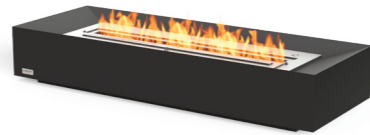

Simply add a Grate into an existing masonry fireplace and light.