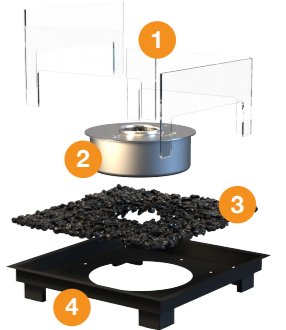

Our burners give you freedom to have your TV above your fireplace.

XL900

AB8

Linear 130

Fire Pit Kits

Everything you need to create a custom fire pit design.

The Fire Pit Kit Includes:
 1. Fire Screen
 2. Burner
 3. Decorative media
 4. Black high temp coated stainless steel tray, with cutout for your burner

Square 22

Grate 36

Simply add a Grate into an existing masonry fireplace and light.

Grate Inserts

Transform a traditional wood fireplace into a modern, clean burning open fire.

Grate 18

Single Sided 68SS

Flex Fireplaces